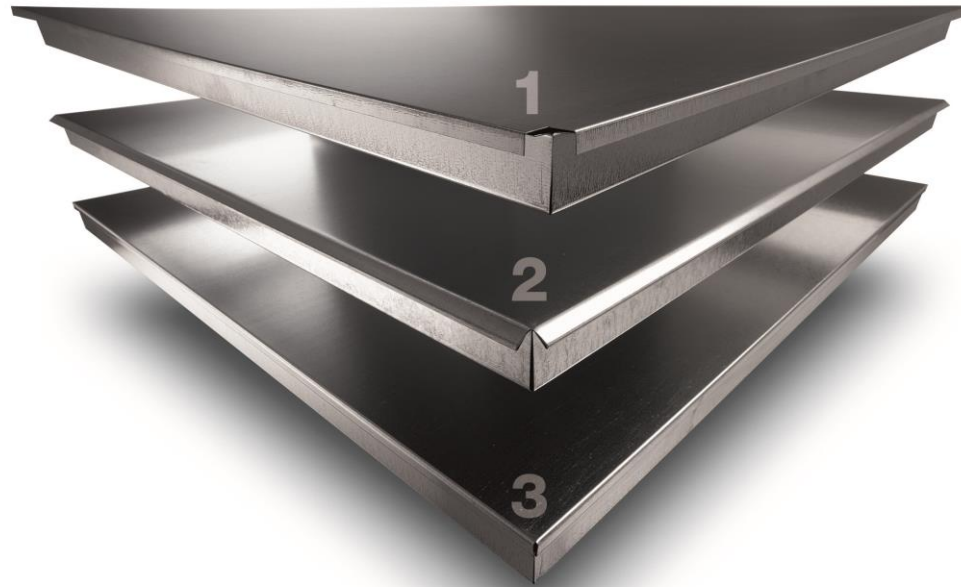

CALIETRA
Lara Design

JVP

Raised access floor

Pavimento **sopraelevato** accessibile

finally, sometime the “guest” passage let more than an almost unforgettable trace on the raised access floor!

CALIETRA
Lara Design

how is it made our
JVP 4x4
raised access floor,
to easily front all that ?

JVP

Raised access floor
Pavimento **sopraelevato** accessibile

a strong as well as robust four time folded galvanized steel armour, like a war tank!

CALIETRA
Lara Design

JVP

Raised access floor
Pavimento **sopraelevato** accessibile

a vertical adjustable pedestal placed in a squared grid of 60x60 cm, which height could be very low...

CALIETRA
Lara Design