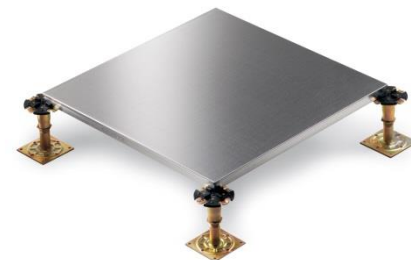

JVP 4x4 Systems