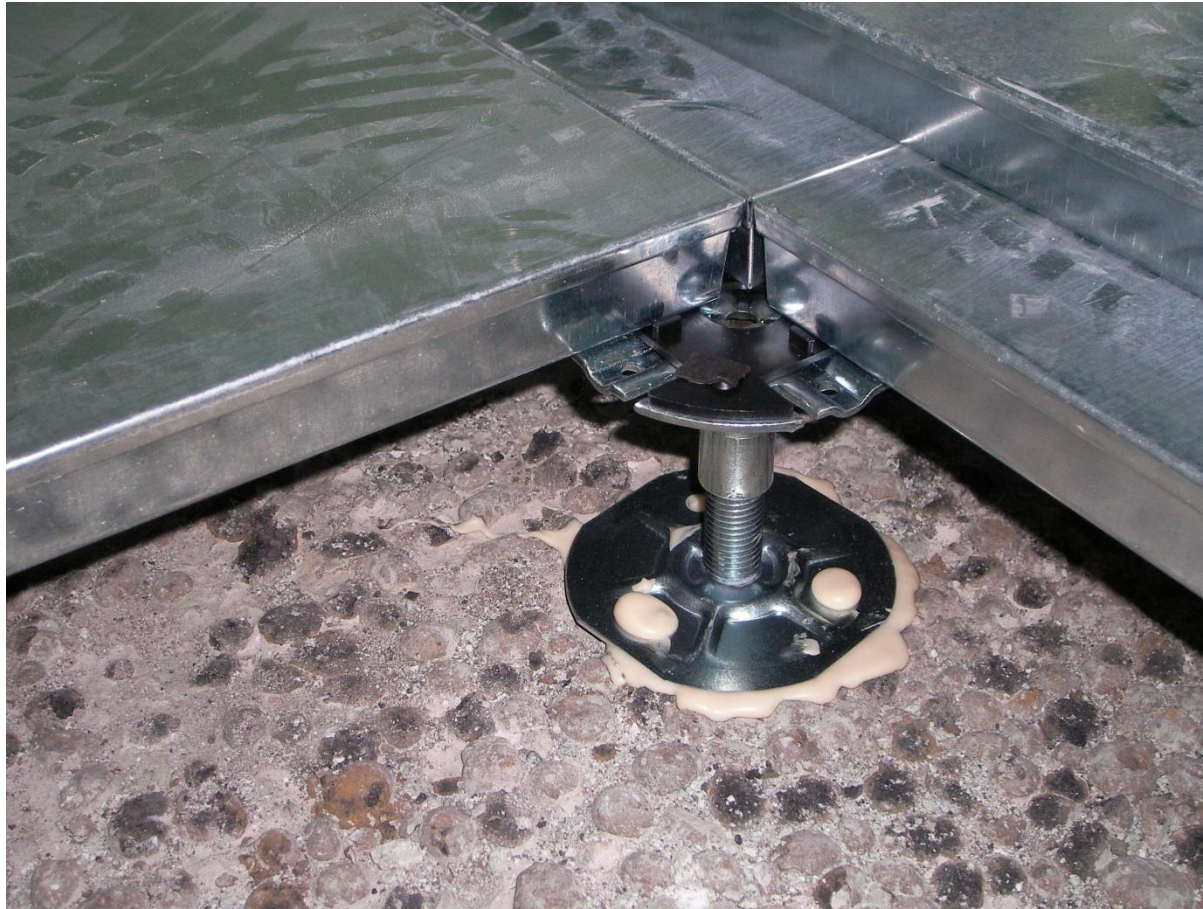

CALIETRA
Lara Design

JVP

Raised access floor
Pavimento **sopraelevato** accessibile

a vertical adjustable pedestal placed in a squared grid of 60x60 cm, which height could be very low...

CALIETRA
Lara Design